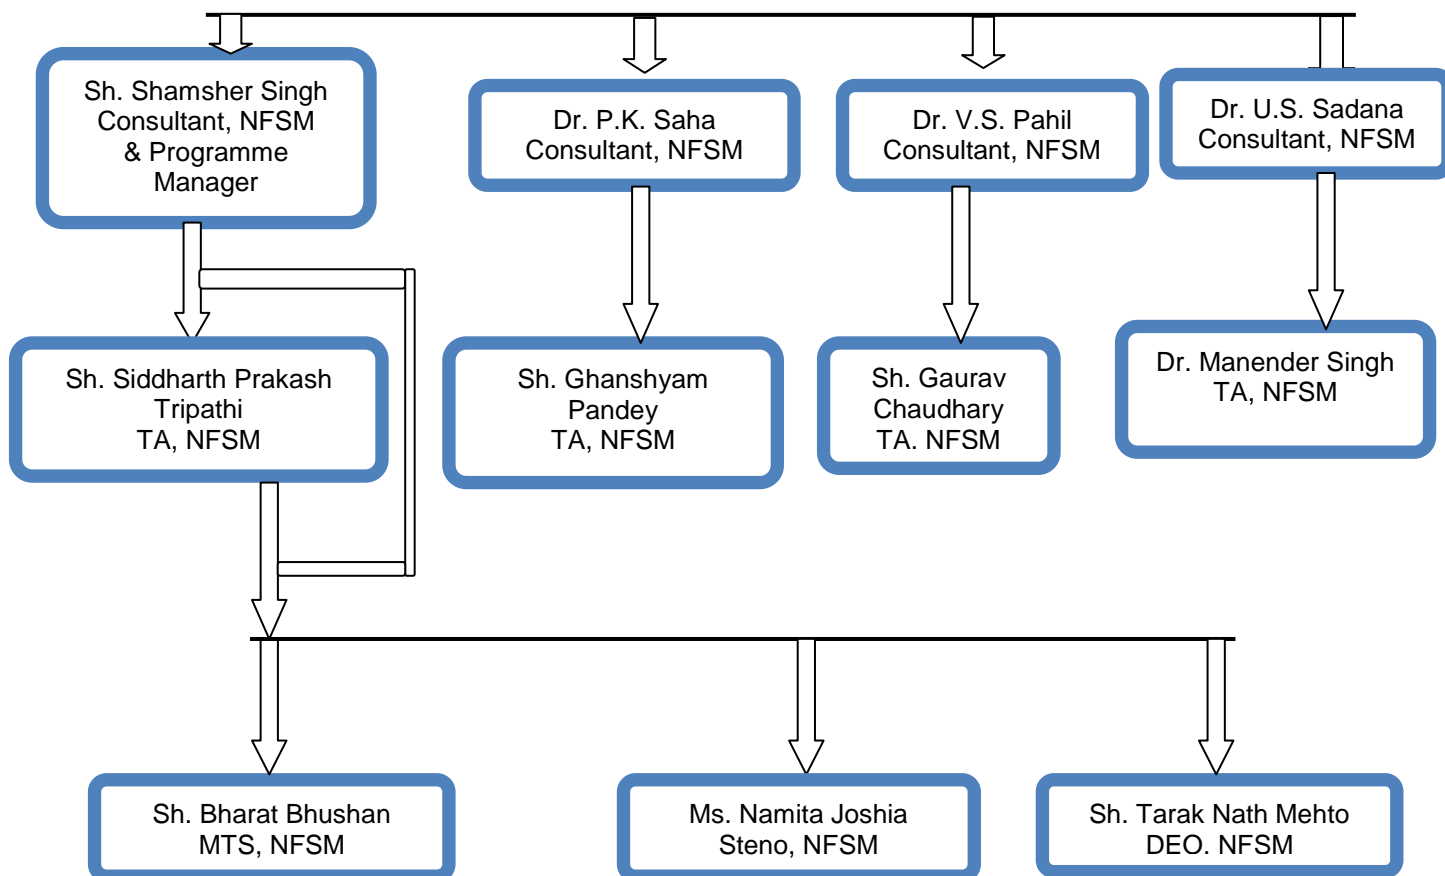

## 1. ORGANISATIONAL CHART

Continuation of Organizational Chart:

Consultants of NFSM:

**Office of Agriculture Commissioner**  
**Room No. 229-A, Krishi Bhawan**

<b>S N</b>	<b>Name</b>	<b>Designation</b>	<b>Address</b>	<b>Contact Number</b>	<b>E-Mail &amp; Mob. No.</b>	<b>Photo</b>
1	Dr. S.K. Malhotra	Agriculture Commissioner	H.No. 10590 (GF) Street No. 4, Pratap Nagar, Delhi	011- 23383549	ag.comm@nic.in  9968978191	
2	R.N. Sharma	PPS to Agriculture Commissioner	B-119, Sector-36, Noida	011- 23383549	rns119@yahoo. co.in	
3	Kartik Mehra	PA to Agriculture Commissioner	RZJ- 11/233 West Sagar Pur, New Delhi	011- 23383549	mehra.kartik9@ gmail.com	