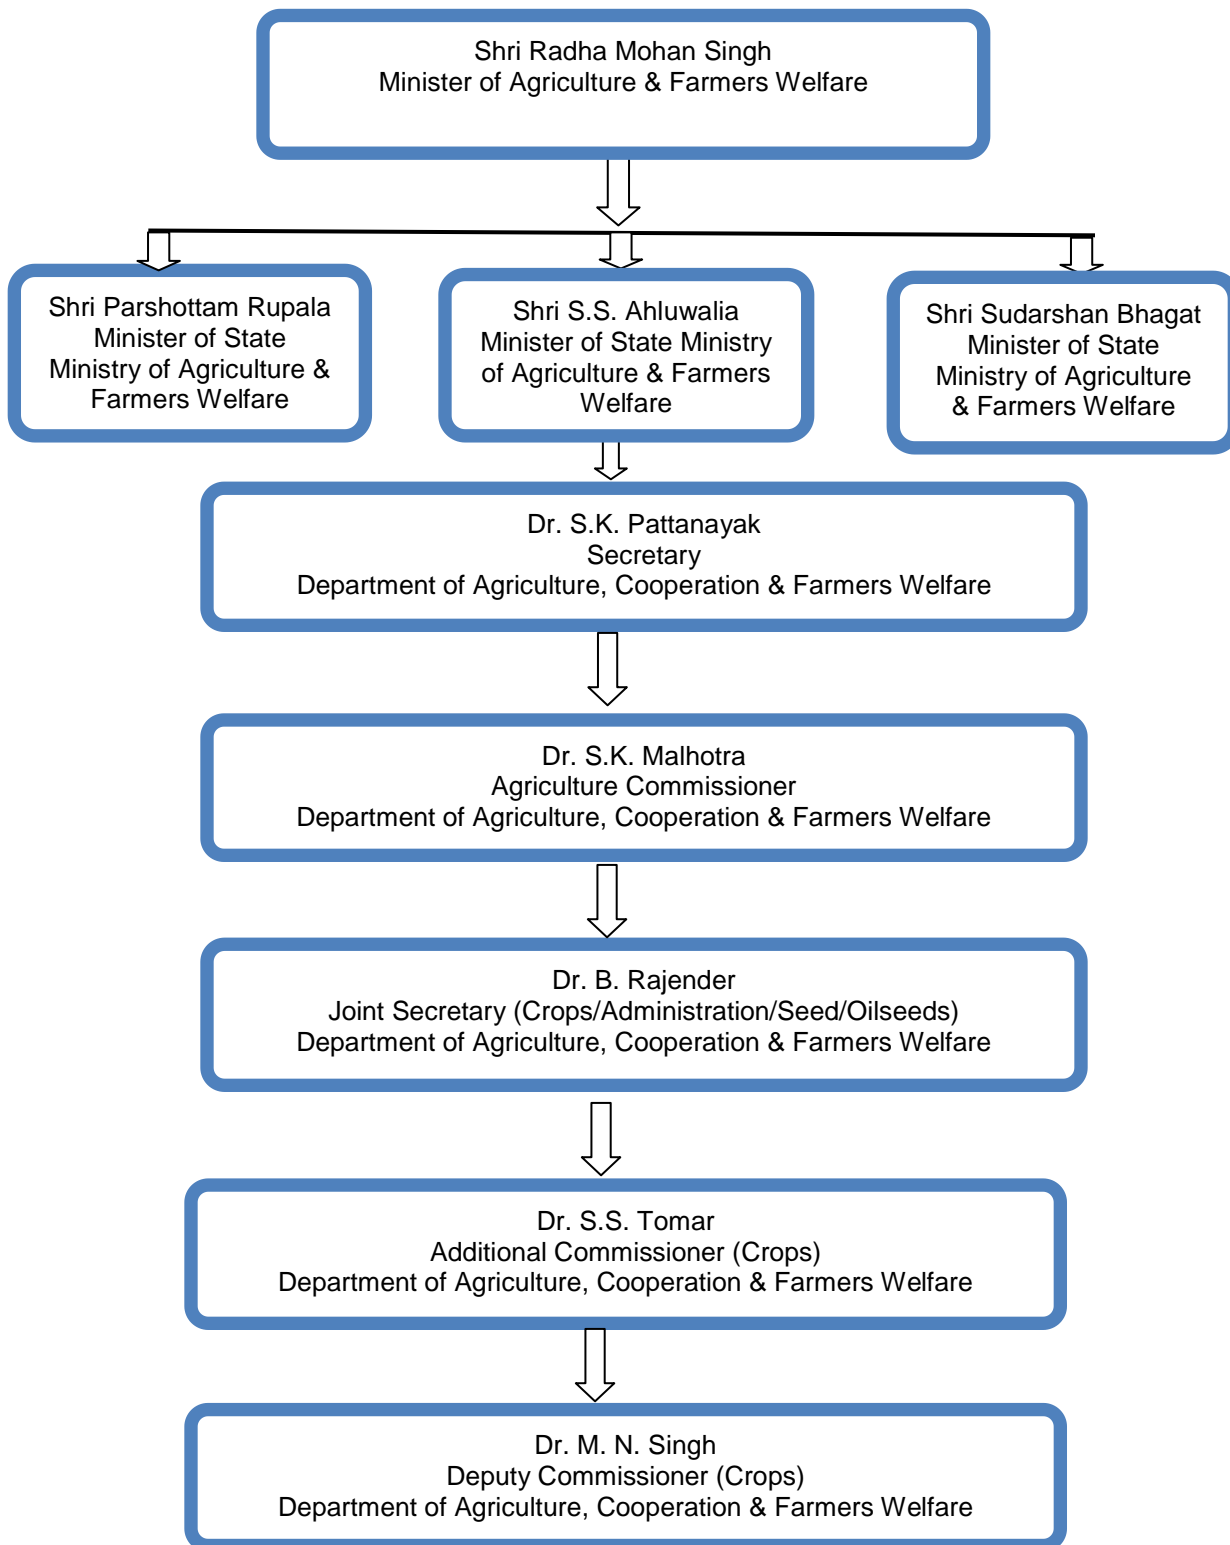

## 1. ORGANISATIONAL CHART

Continuation of Organizational Chart:

Consultants of NFSM:

**Office of Agriculture Commissioner**  
**Room No. 229-A, Krishi Bhawan**

<b>S N</b>	<b>Name</b>	<b>Designation</b>	<b>Address</b>	<b>Contact Number</b>	<b>E-Mail &amp; Mob. No.</b>	<b>Photo</b>
1	Dr. S.K. Malhotra	Agriculture Commissioner	H.No. 10590 (GF) Street No. 4, Pratap Nagar, Delhi	011- 23383549	ag.comm@nic.in  9968978191	
2	R.N. Sharma	PPS to Agriculture Commissioner	B-119, Sector-36, Noida	011- 23383549	rns119@yahoo. co.in	
3	Kartik Mehra	PA to Agriculture Commissioner	RZJ- 11/233 West Sagar Pur, New Delhi	011- 23383549	mehra.kartik9@ gmail.com	