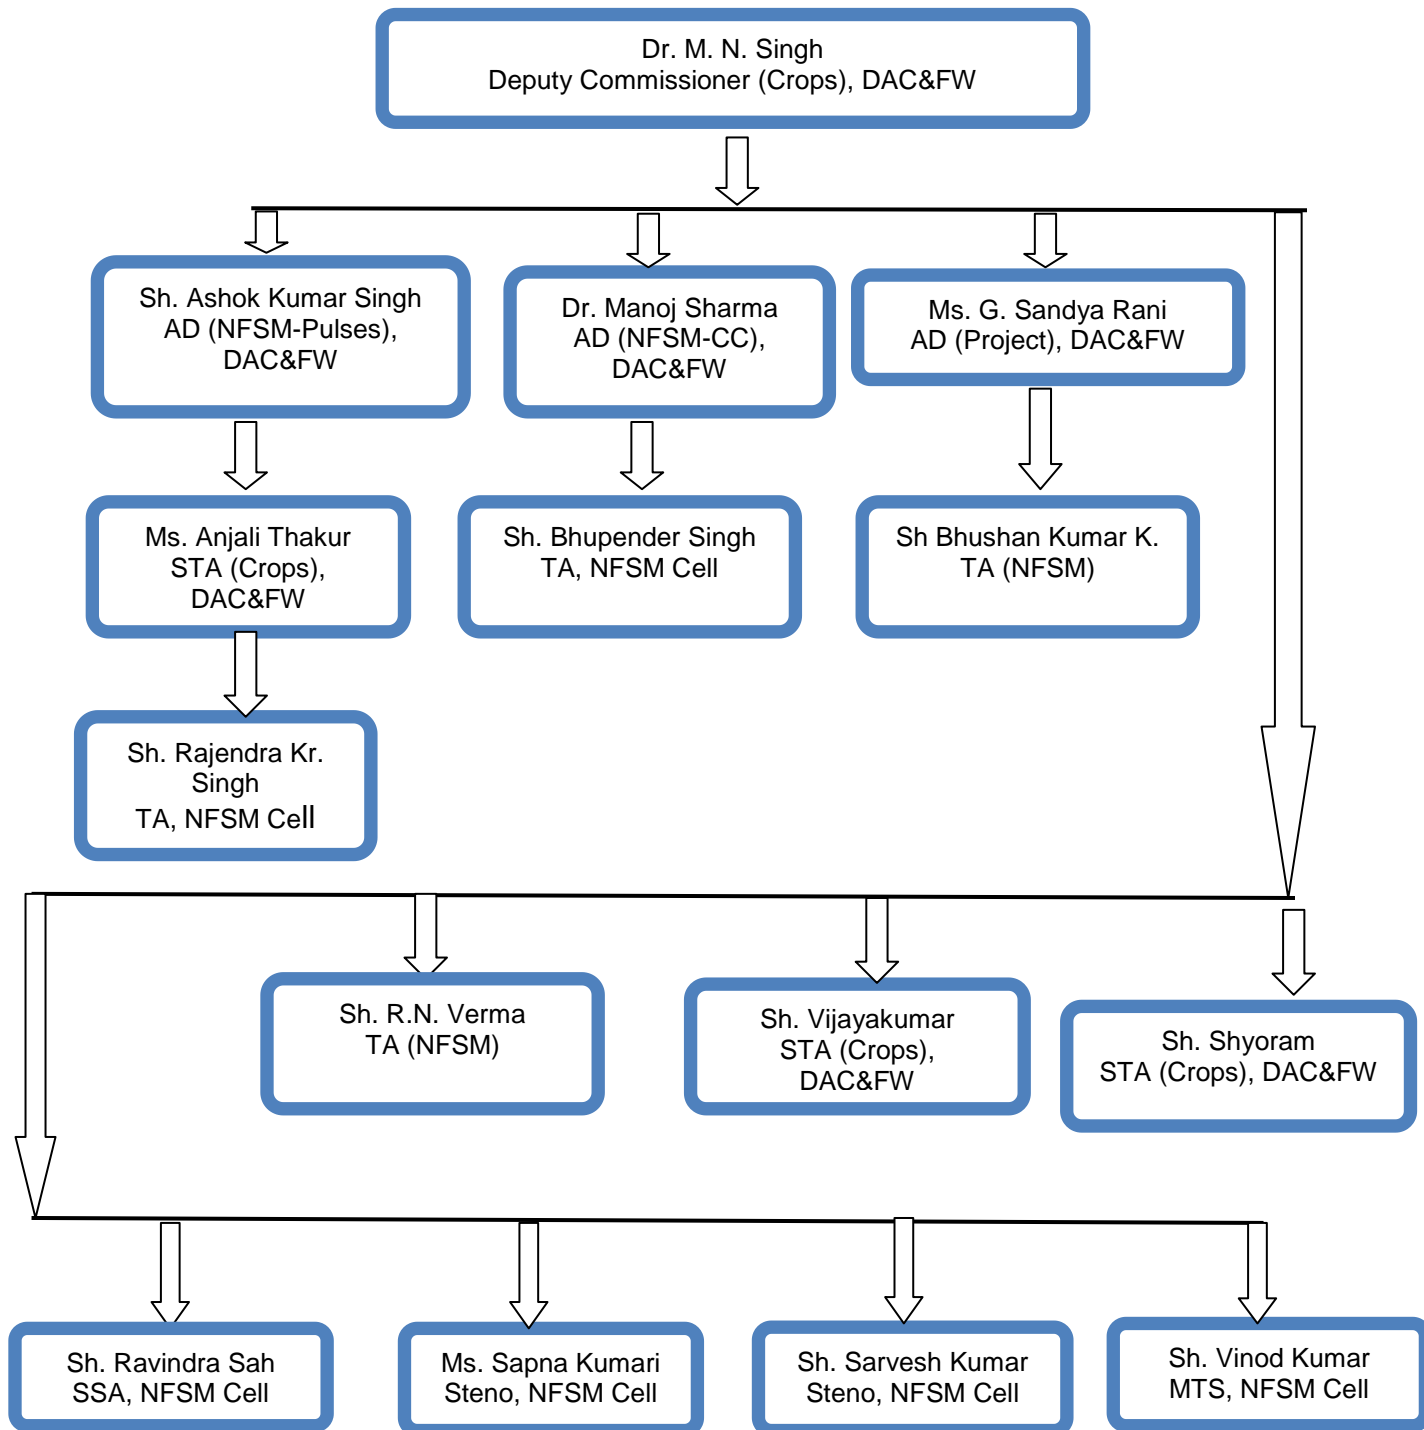

## 1. ORGANISATIONAL CHART

Continuation of Organizational Chart:

Consultants of NFSM:

**Office of Agriculture Commissioner**  
**Room No. 229-A, Krishi Bhawan**

<b>S N</b>	<b>Name</b>	<b>Designation</b>	<b>Address</b>	<b>Contact Number</b>	<b>E-Mail &amp; Mob. No.</b>	<b>Photo</b>
1	Dr. S.K. Malhotra	Agriculture Commissioner	H.No. 10590 (GF) Street No. 4, Pratap Nagar, Delhi	011- 23383549	ag.comm@nic.in  9968978191	
2	R.N. Sharma	PPS to Agriculture Commissioner	B-119, Sector-36, Noida	011- 23383549	rns119@yahoo. co.in	
3	Kartik Mehra	PA to Agriculture Commissioner	RZJ- 11/233 West Sagar Pur, New Delhi	011- 23383549	mehra.kartik9@ gmail.com	